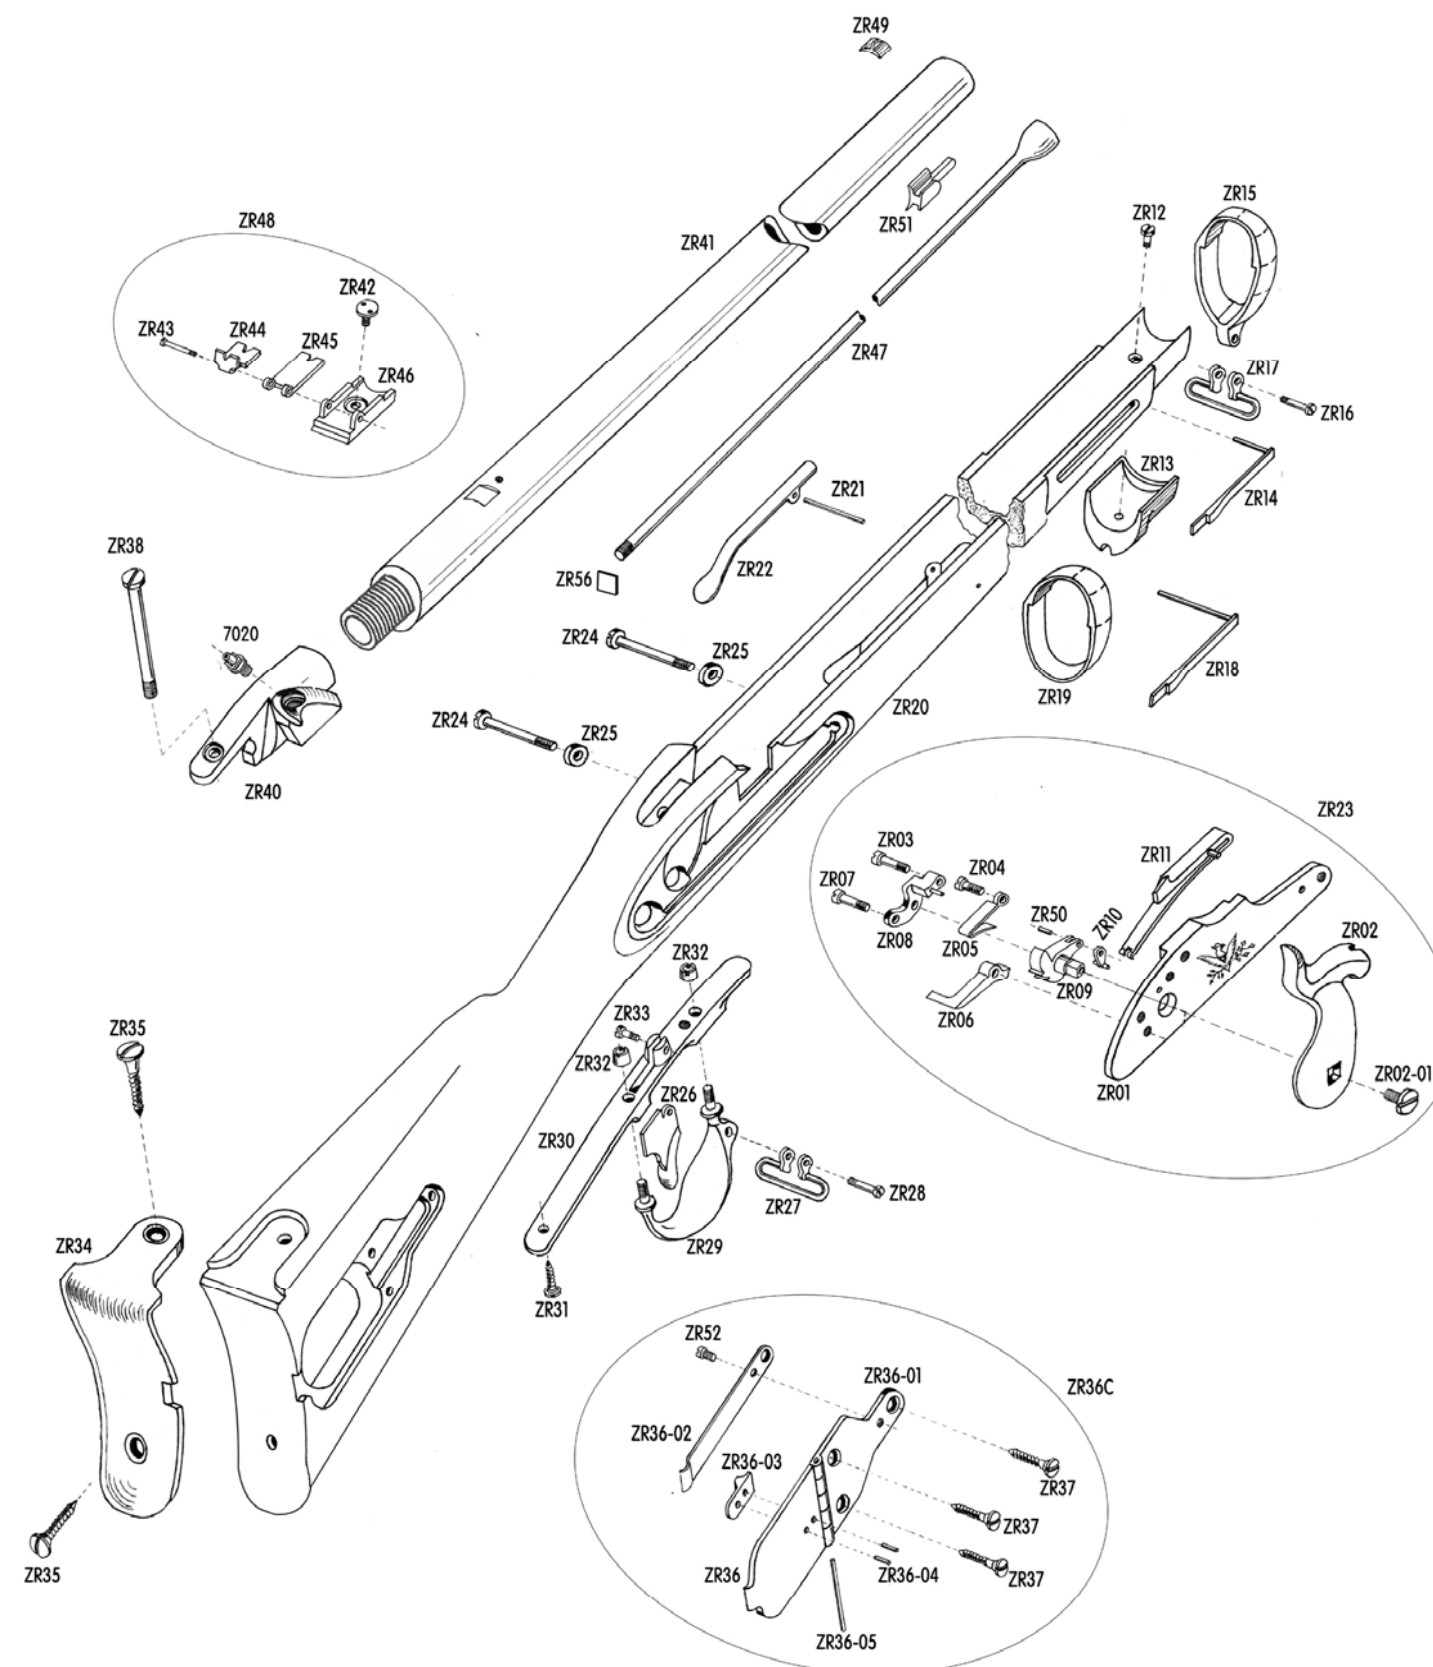

.ZR 01	LOCK PLATE	cartella acciarino
.ZR 02	HAMMER	cane
.ZR 02-01	HAMMER SCREW	vite cane
.ZR 03	BRIDLE SCREW	vite braghetta
.ZR 04	SEAR SPRING SCREW	vite molla leva scatto
.ZR 05	SEAR SPRING	molla leva scatto
.ZR 06	SEAR	leva scatto
.ZR 07	SEAR SCREW	vite leva scatto
.ZR 08	BRIDLE	braghetta
.ZR 09	TUMBLER	noce
.ZR 10	MAIN SPRING LINK	maglietta noce o tirantino
.ZR 11	MAIN SPRING	molla cane
.ZR 12	FOREND CAP SCREW	vite puntale calcio
.ZR 13	FOREND CAP	puntale calcio
.ZR 14	FRONT BAND SPRING	molla fascetta anteriore
.ZR 15	FRONT BAND	fascetta anteriore
.ZR 16	FRONT BAND SWIVEL SCREW	vite fascetta e portacinghia anteriore
.ZR 17	BELT SWIVEL FRONT	portacinghia anteriore
.ZR 18	REAR BAND SPRING	molla fascetta posteriore
.ZR 19	REAR BAND	fascetta posteriore
.ZR 20	STOCK	calcio
.ZR 21	RAMROD SPRING PIN	spina molla bacchetta
.ZR 22	RAMROD SPRING	molla bacchetta
.ZR 23	LOCK COMPLETE	acciarino completo
.ZR 24	LOCK PLATE SCREW	vite acciarino
.ZR 25	LOCK SCREW WASHER	guida viti acciarino
.ZR 26	TRIGGER	grilletto
.ZR 27	BELT SWIVEL REAR	portacinghia posteriore
.ZR 28	BELT SWIVEL SCREW	vite portacinghia posteriore
.ZR 29	TRIGGER GUARD	guardiamano
.ZR 30	TRIGGER PLATE	sottoguardia o supporto grilletto
.ZR 31	TRIGGER PLATE SCREW	vite sottoguardia o supporto grilletto
.ZR 32	TRIGGER PLATE NUT	dadi sottoguardia o supporto grilletto
.ZR 33	TRIGGER SCREW	vite grilletto
.ZR 34	BUTT PLATE	calciolo
.ZR 35	BUTT PLATE SCREW	viti calciolo
.ZR 36	PATCH BOX MOVABLE	coperchio apribile tabacchiera
.ZR 36-01	PATCH BOX FIXED	coperchio fisso tabacchiera (compreso nella voce 36)
.ZR 36-02	PATCH BOX SPRING	molla tabacchiera
.ZR 36-03	PATCH BOX SPRING RETAINING	fermo molla tabacchiera
.ZR 36-04	PATCH BOX SPRING RETAINING PINS	perno fermo molla tabacchiera
.ZR 36-05	PATCH BOX PIN	perno coperchio tabacchiera
.ZR 36C	PATCH BOX COMPLETE	tabacchiera completa
.ZR 37	PATCH BOX SCREW	vite tabacchiera
.ZR 38	TANG SCREW	vite codetta
.7020	NIPPLE 8x1 mm	luminello
.ZR 40	BREECH PLUG	tappo canna (codetta e manicotto)
.ZR 41	BARREL	canna (solo tubo)
.ZR 42	REAR SIGHT LEAF	vite foglietta
.ZR 43	REAR SIGHT SCREW	vite base tacca di mira
.ZR 44	REAR SIGHT FIRST LEAF	prima foglietta alzo
.ZR 45	REAR SIGHT SECOND LEAF	seconda foglietta alzo
.ZR 46	REAR SIGHT BASE	base alzo
.ZR 47	RAMROD	bacchetta
.ZR 48	REAR SIGHT COMPLETE	tacca di mira completa
.ZR 49	FRONT SIGHT	mirino
.ZR 50	MAIN SPRING LINK PIN	perno maglietta noce
.ZR 51	BAYONET LUG	attacco baionetta
.ZR 52	PATCH BOX SPRING SCREW	vite molla tabacchiera
.ZR 53	STOCK WITH FURNITURE	calcio completo di ottoni
ZR 054	BARREL WITH SIGHTS PROOF TESTED cal. 58 - 33"	canna completa di mire testata al BNP
ZR 055	BARREL WITH SIGHTS PROOF TESTED cal. 58 - 26"	canna completa di mire testata al BNP
.ZR 56		piastrina ferma bacchetta
.ZR		calcio carabina Duck